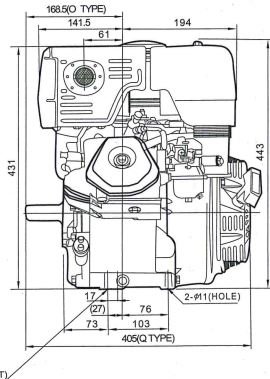

# 16 H/P Petrol Engine

Paramount Browns Motors are 'Q' Type